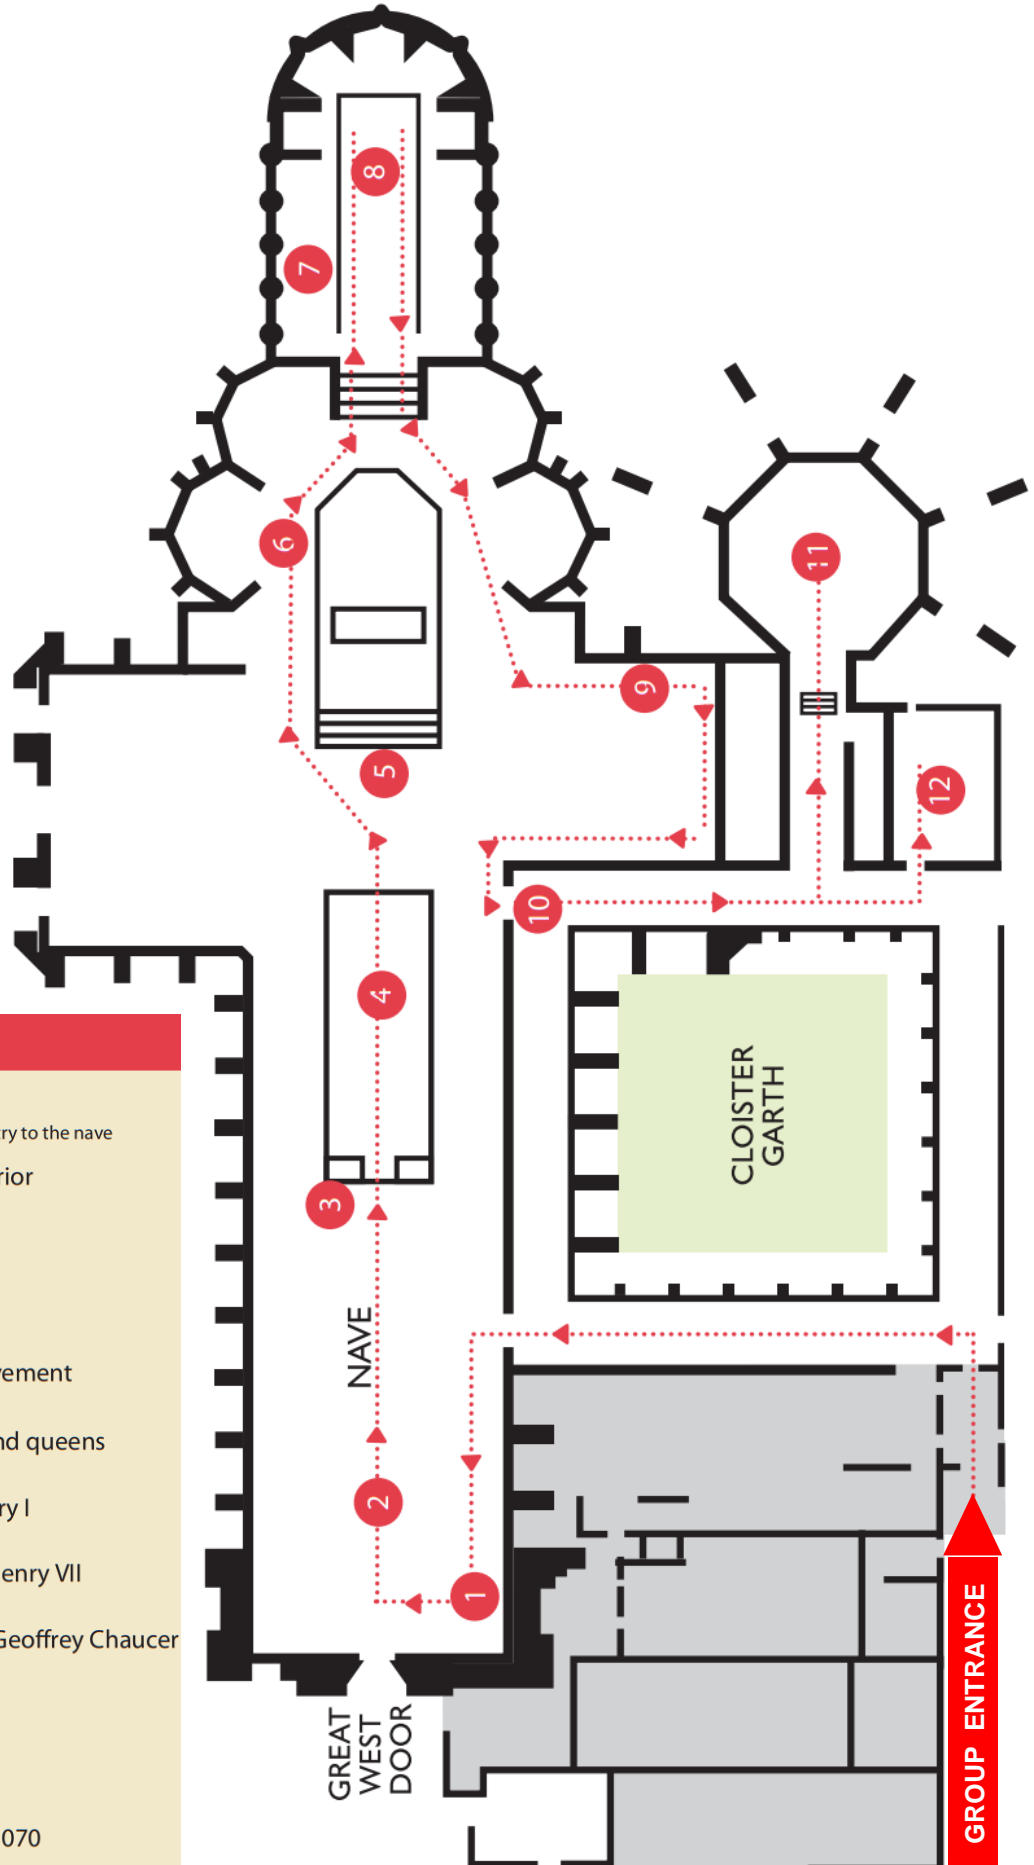

Westminster Abbey Self-Guided Plan

Key to locations

- 1 Coronation Chair
* Ask a marshal in a red gown for entry to the nave
- 2 Tomb of the Unknown Warrior
- 3 Scientists' Corner
- 4 Quire
- 5 High Altar and Cosmati Pavement
- 6 Tombs of medieval kings and queens
- 7 Tomb of Elizabeth I and Mary I
- 8 Lady Chapel and tomb of Henry VII
- 9 Poets' Corner and tomb of Geoffrey Chaucer
- 10 Cloisters
- 11 Chapter House
- 12 Pyx Chamber dating from 1070